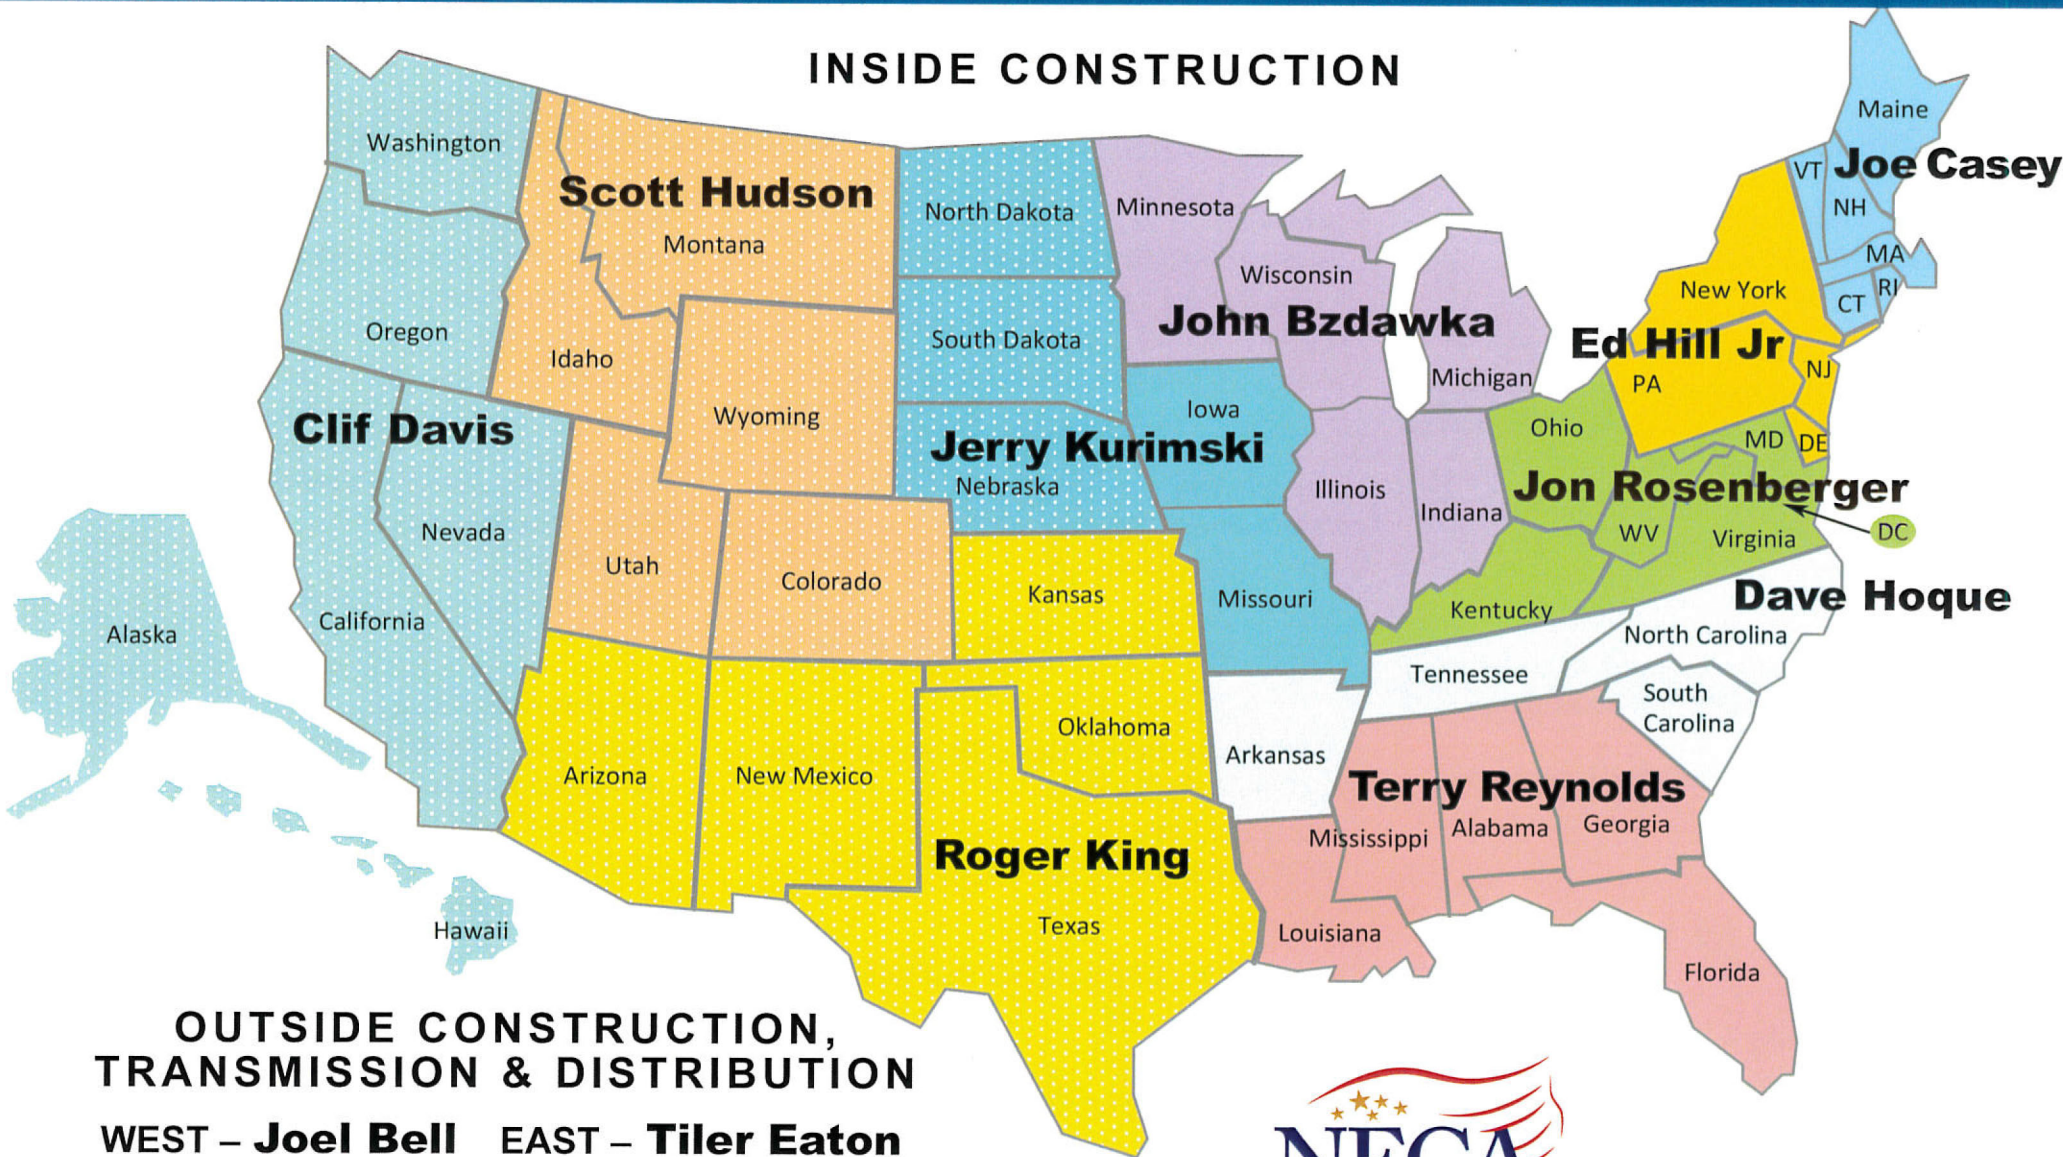

## OUTSIDE CONSTRUCTION, TRANSMISSION & DISTRIBUTION

WEST – **Joel Bell**    EAST – **Tiler Eaton**

(DOTTED STATES)

(SOLID STATES)

**Ray Kasmark**, Director  
 IBEW – Entire United States

**Ryan Courtney**, Director  
 NECA – Entire United States