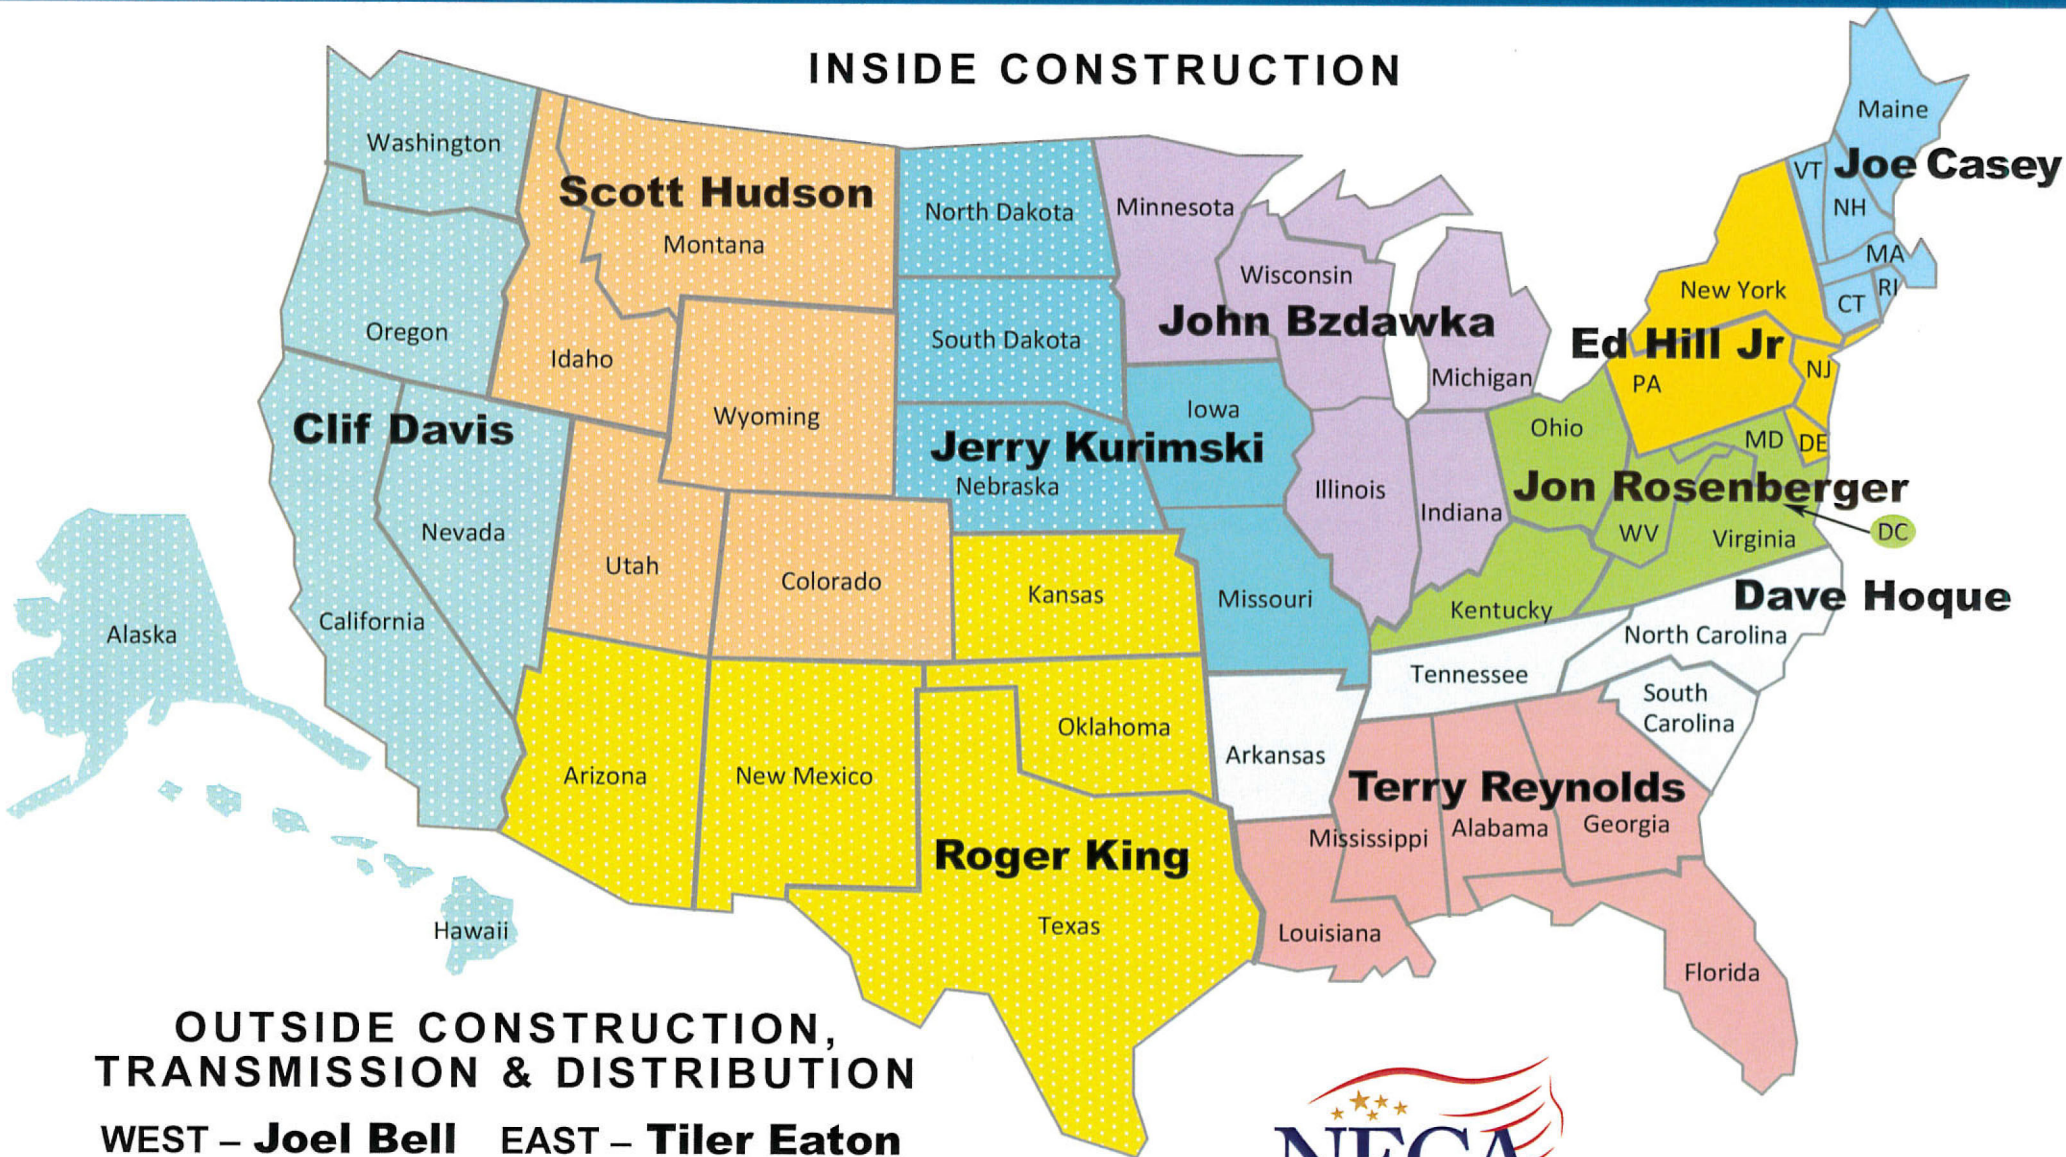

INSIDE CONSTRUCTION

OUTSIDE CONSTRUCTION, TRANSMISSION & DISTRIBUTION

WEST – **Joel Bell** EAST – **Tiler Eaton**

(DOTTED STATES)

(SOLID STATES)

Ray Kasmark, Director
IBEW – Entire United States

VISIT US ONLINE AT POWERING-AMERICA.ORG