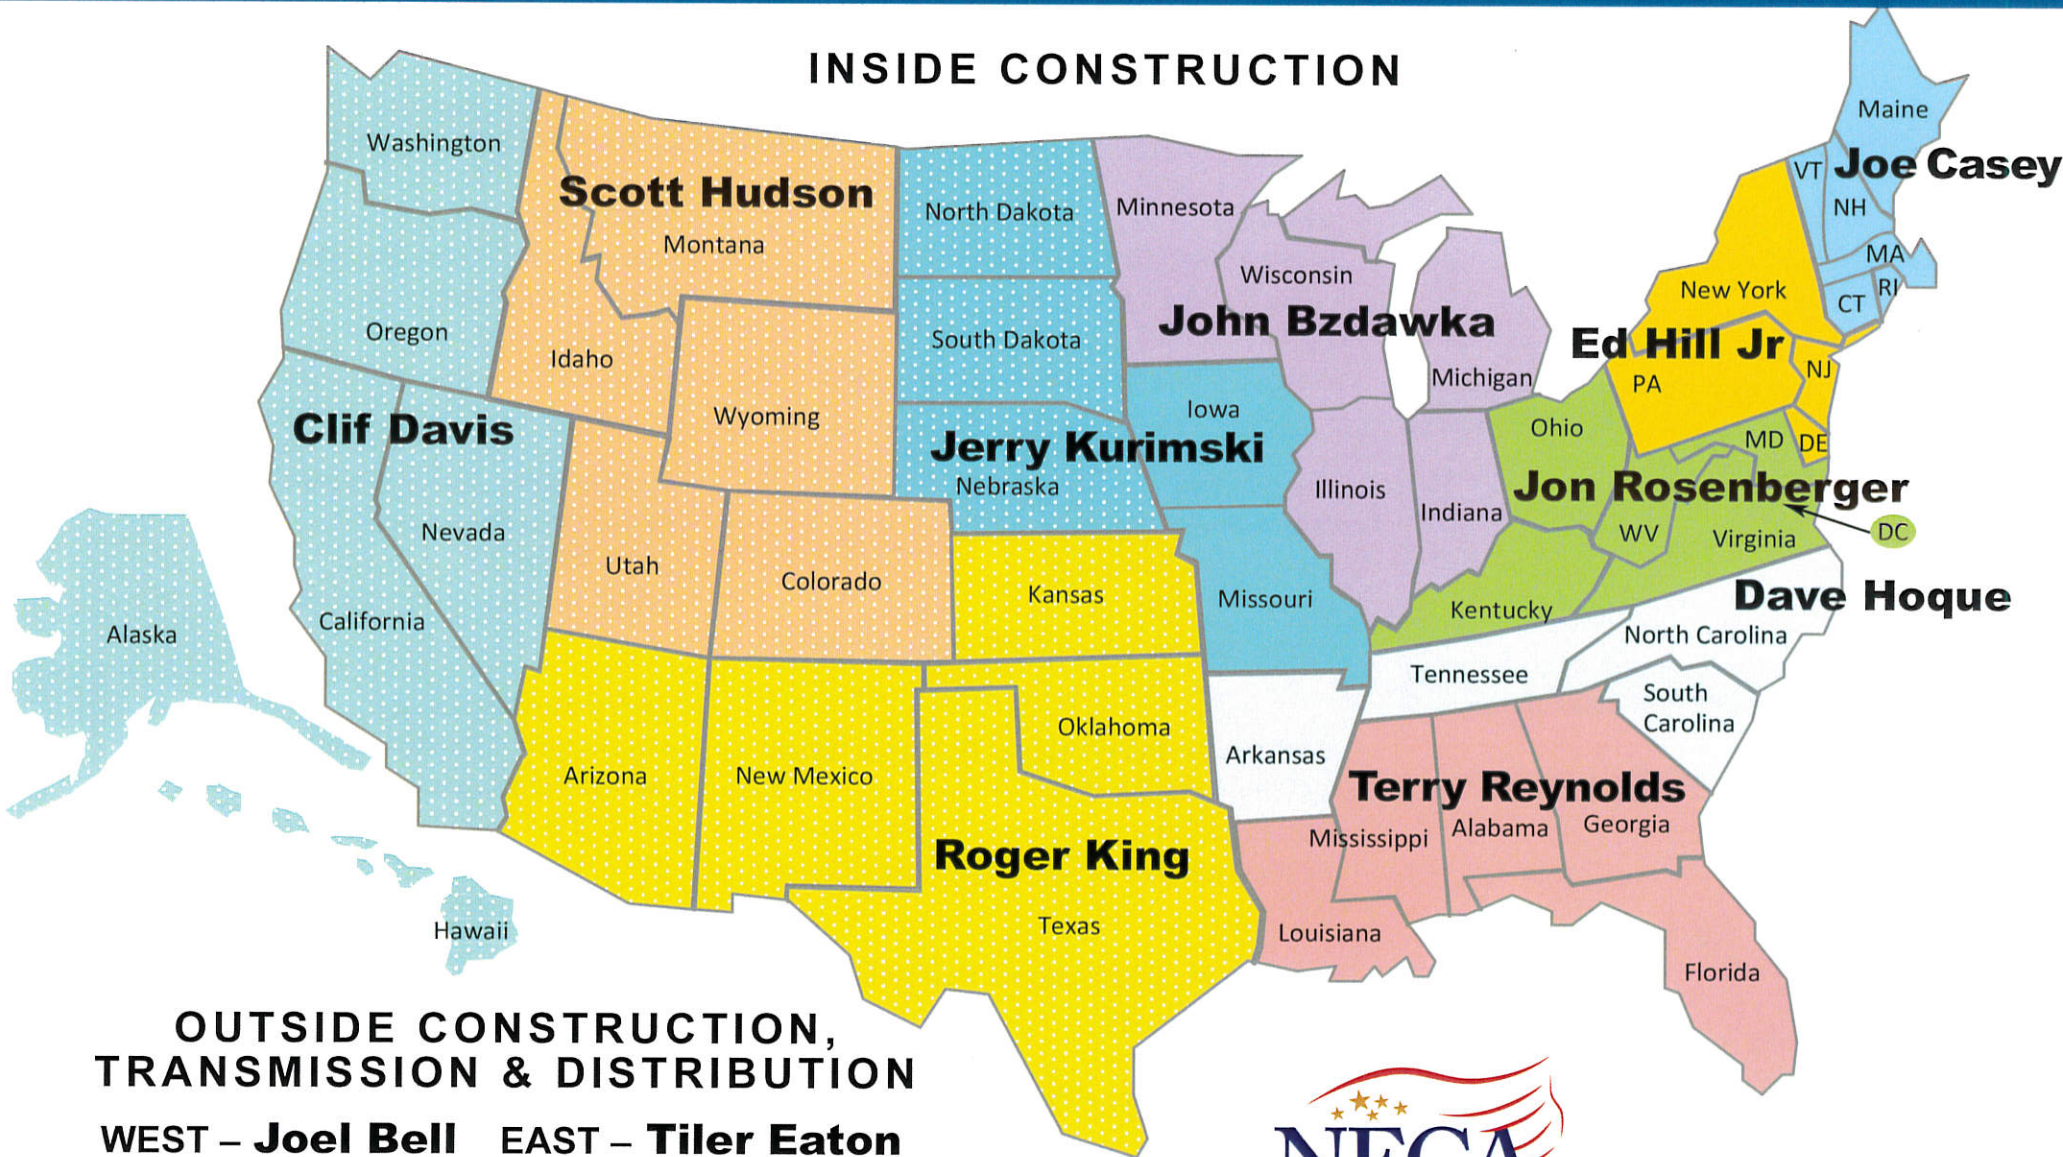

INSIDE CONSTRUCTION

OUTSIDE CONSTRUCTION, TRANSMISSION & DISTRIBUTION

WEST – Joel Bell EAST – Tiler Eaton

(DOTTED STATES)

(SOLID STATES)

Ray Kasmark, Director
 IBEW – Entire United States

Mir Mustafa, Executive Director
 NECA – Entire United States